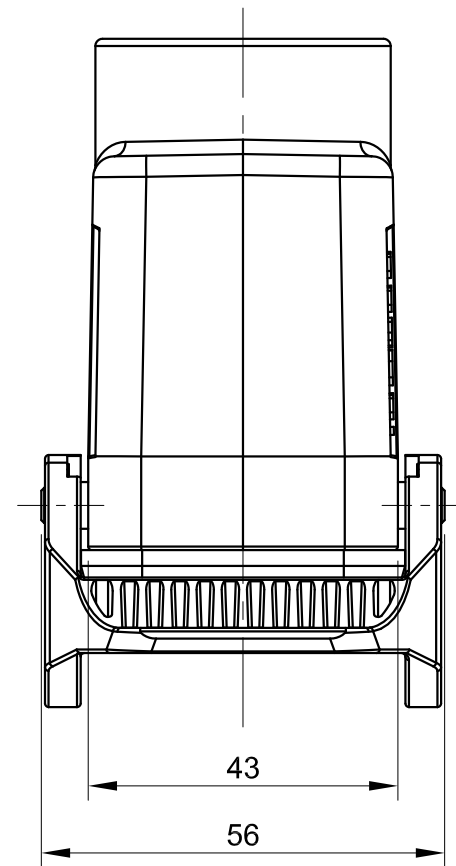

C

D

A

B

C

D

|   |  |                            |                           |                        |              |
|---|--|----------------------------|---------------------------|------------------------|--------------|
| <br>InKonn (Suzhou) Electric Technology Co.,Ltd. |  All Dimensions in mm<br>Original Size DIN A4 | Date<br>2020-07-10         | Drawing No.<br>TC4693953  | Rev.<br>A00            | Scale<br>1:1 |
|   | Type Name<br>HB24-CTC-DL-M32   | Part No.<br>10 11 024 0423 | Created by<br>Shuxu Huang | Checked by<br>Yiyi Luo | Page<br>1/1  |

1

2

3

4

5

6