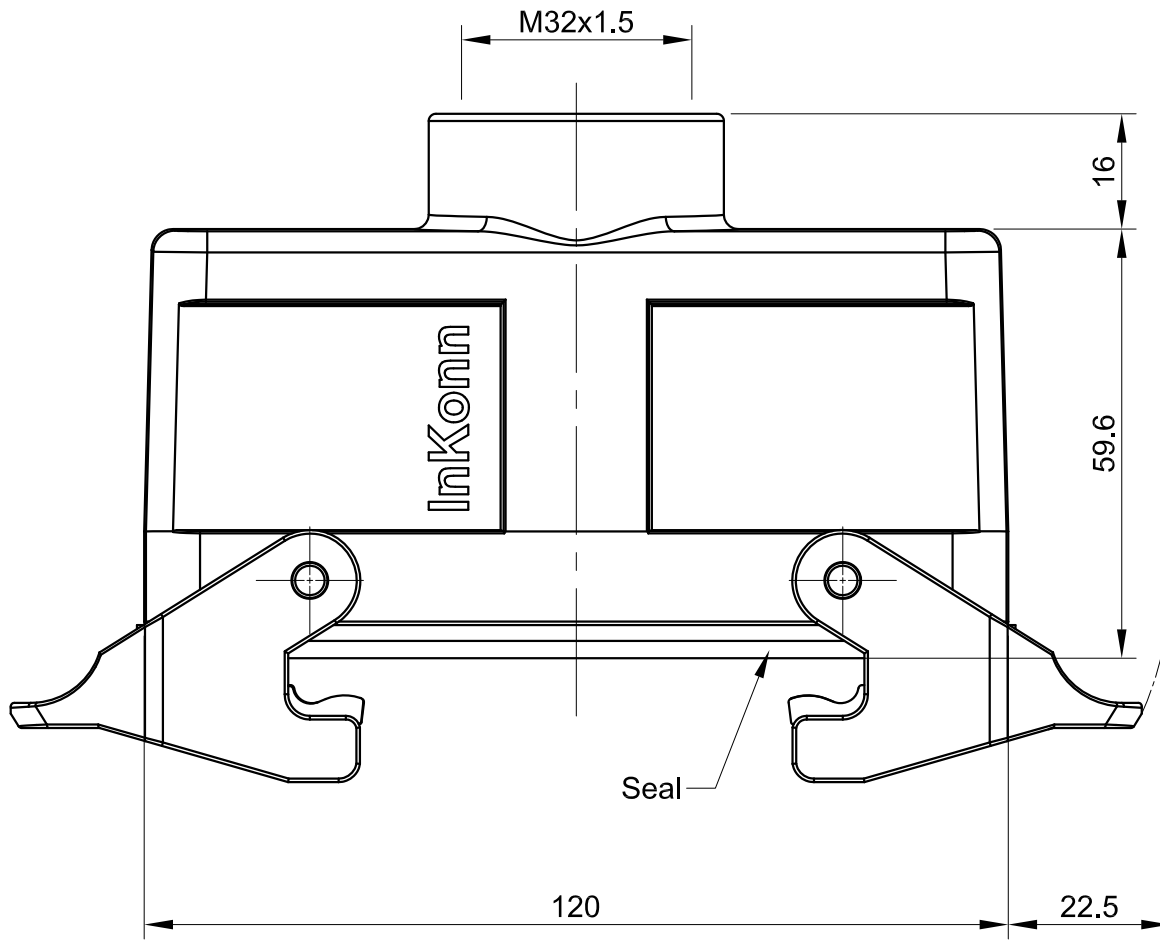

C

D

A

B

C

D

|   |  |                            |                           |                        |              |
|---|--|----------------------------|---------------------------|------------------------|--------------|
| <br>InKonn (Suzhou) Electric Technology Co.,Ltd. |  All Dimensions in mm<br>Original Size DIN A4 | Date<br>2020-07-10         | Drawing No.<br>TC4693953  | Rev.<br>A00            | Scale<br>1:1 |
|   | Type Name<br>HB24-CTC-DL-M32   | Part No.<br>10 11 024 0423 | Created by<br>Shuxu Huang | Checked by<br>Yiyi Luo | Page<br>1/1  |