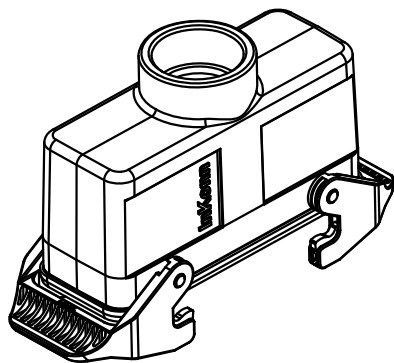

C

D

A

B

C

D

|   |  |                            |                           |                        |              |
|---|--|----------------------------|---------------------------|------------------------|--------------|
| <br>InKonn (Suzhou) Electric Technology Co.,Ltd. |  All Dimensions in mm<br>Original Size DIN A4 | Date<br>2020-07-10         | Drawing No.<br>TC4693953  | Rev.<br>A00            | Scale<br>1:1 |
|   | Type Name<br>HB24-CTC-DL-M32   | Part No.<br>10 11 024 0423 | Created by<br>Shuxu Huang | Checked by<br>Yiyi Luo | Page<br>1/1  |